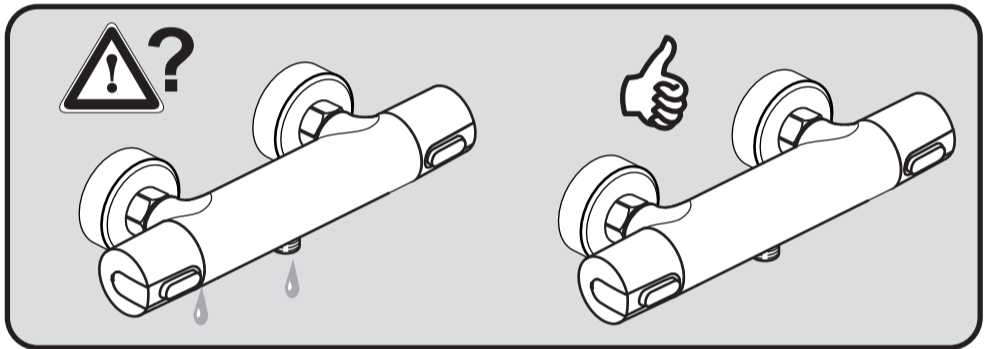

**CERATHERM 100 -C3-
 A 6018 ..**

0116 / A 866 638
 (+ A 865 612)
 Made in Germany

Ideal Standard International NV
 Corporate Village - Gent Building
 Da Vincilaan 2
 1935 Zaventem
 Belgium

www.idealstandardinternational.com